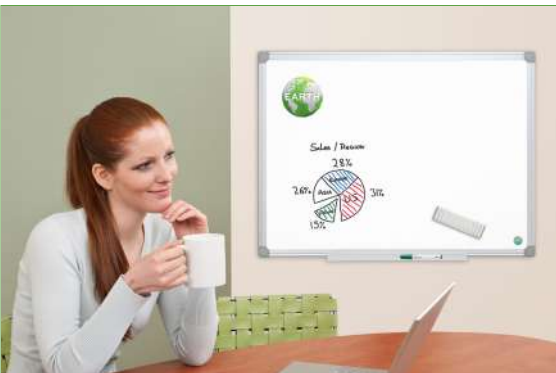

EARTH PRODUCTS

MasterVision®

SUSTAINABILITY IS IN OUR DNA

Earth Product Promotion!

Email MasterVisionRebates@Bisilque.com with proof of purchase to redeem \$50 or \$100 Visa Gift Card. Max \$500 redemption per consumer. Offer Valid 04/01/2018 - 06/30/2018

Earn up to \$500 with purchase of MasterVision Earth Line Products

5-9 board purchase earns \$50 Gift Card
10+ board purchase earns \$100 Gift Card

EARTH PRODUCTS

Presentations Made Naturally

A. Earth Melamine Dry Erase